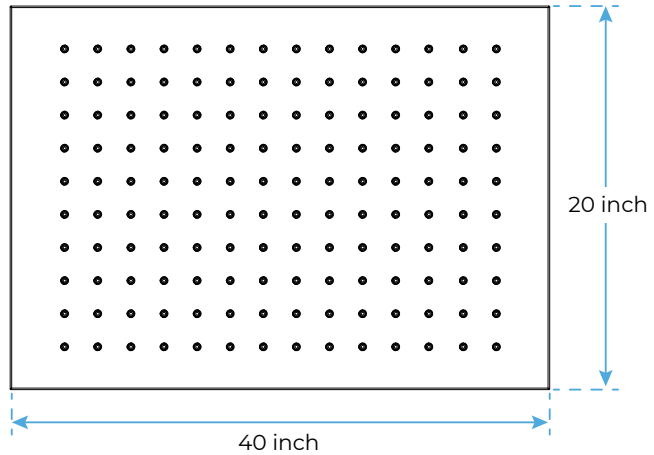

LED DIGITAL BRUSHED GOLD 20*40" CEILING MOUNT RAINFALL SHOWER SYSTEM WITH HANDHELD SHOWER SPECIFICATIONS

Shower Head

Hand Shower

Flow Rate: 2.0 GPM / 7.6 LPM

Product images shown is only for installation display purpose

Mixer Connections

All dimensions and specifications are nominal and may vary. Use actual products for accuracy in critical situations.