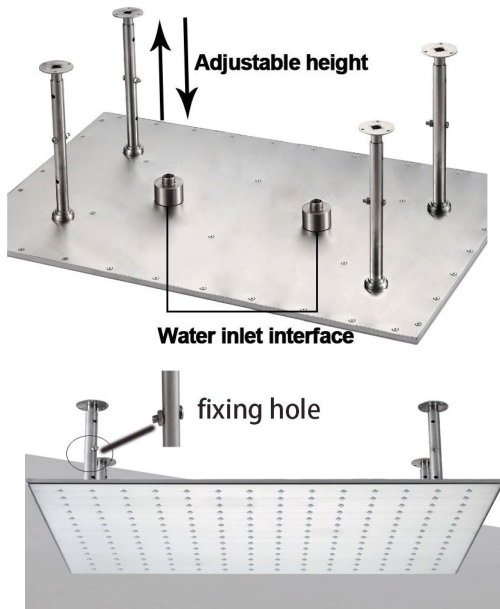

LED DIGITAL BRUSHED GOLD 20*40" CEILING MOUNT RAINFALL SHOWER SYSTEM WITH HANDHELD SHOWER SPECIFICATIONS

Shower Head

Hand Shower

Flow Rate: 2.0 GPM / 7.6 LPM

Product images shown is only for installation display purpose

Mixer Connections

All dimensions and specifications are nominal and may vary. Use actual products for accuracy in critical situations.