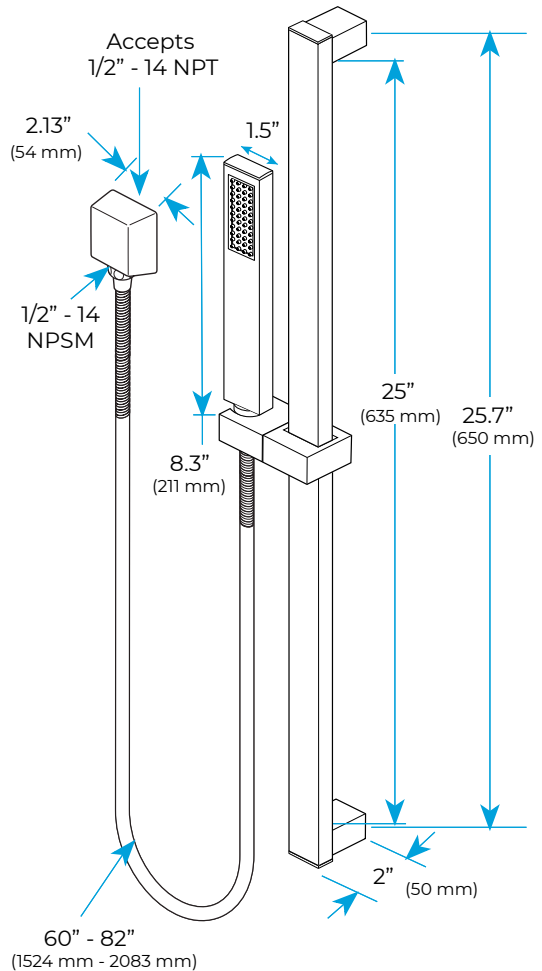

LED DIGITAL BRUSHED GOLD 20*40" CEILING MOUNT RAINFALL SHOWER SYSTEM WITH HANDHELD SHOWER SPECIFICATIONS

Shower Head

Hand Shower

Flow Rate: 2.0 GPM / 7.6 LPM

Product images shown is only for installation display purpose

Mixer Connections

All dimensions and specifications are nominal and may vary. Use actual products for accuracy in critical situations.