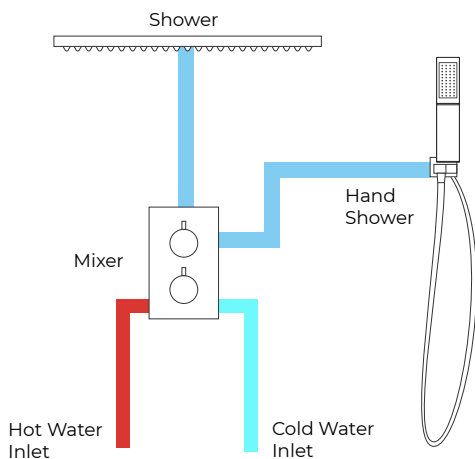

LED DIGITAL BRUSHED GOLD 20*40" CEILING MOUNT RAINFALL SHOWER SYSTEM WITH HANDHELD SHOWER SPECIFICATIONS

Shower Head

Hand Shower

Flow Rate: 2.0 GPM / 7.6 LPM

Product images shown is only for installation display purpose

Mixer Connections

All dimensions and specifications are nominal and may vary. Use actual products for accuracy in critical situations.